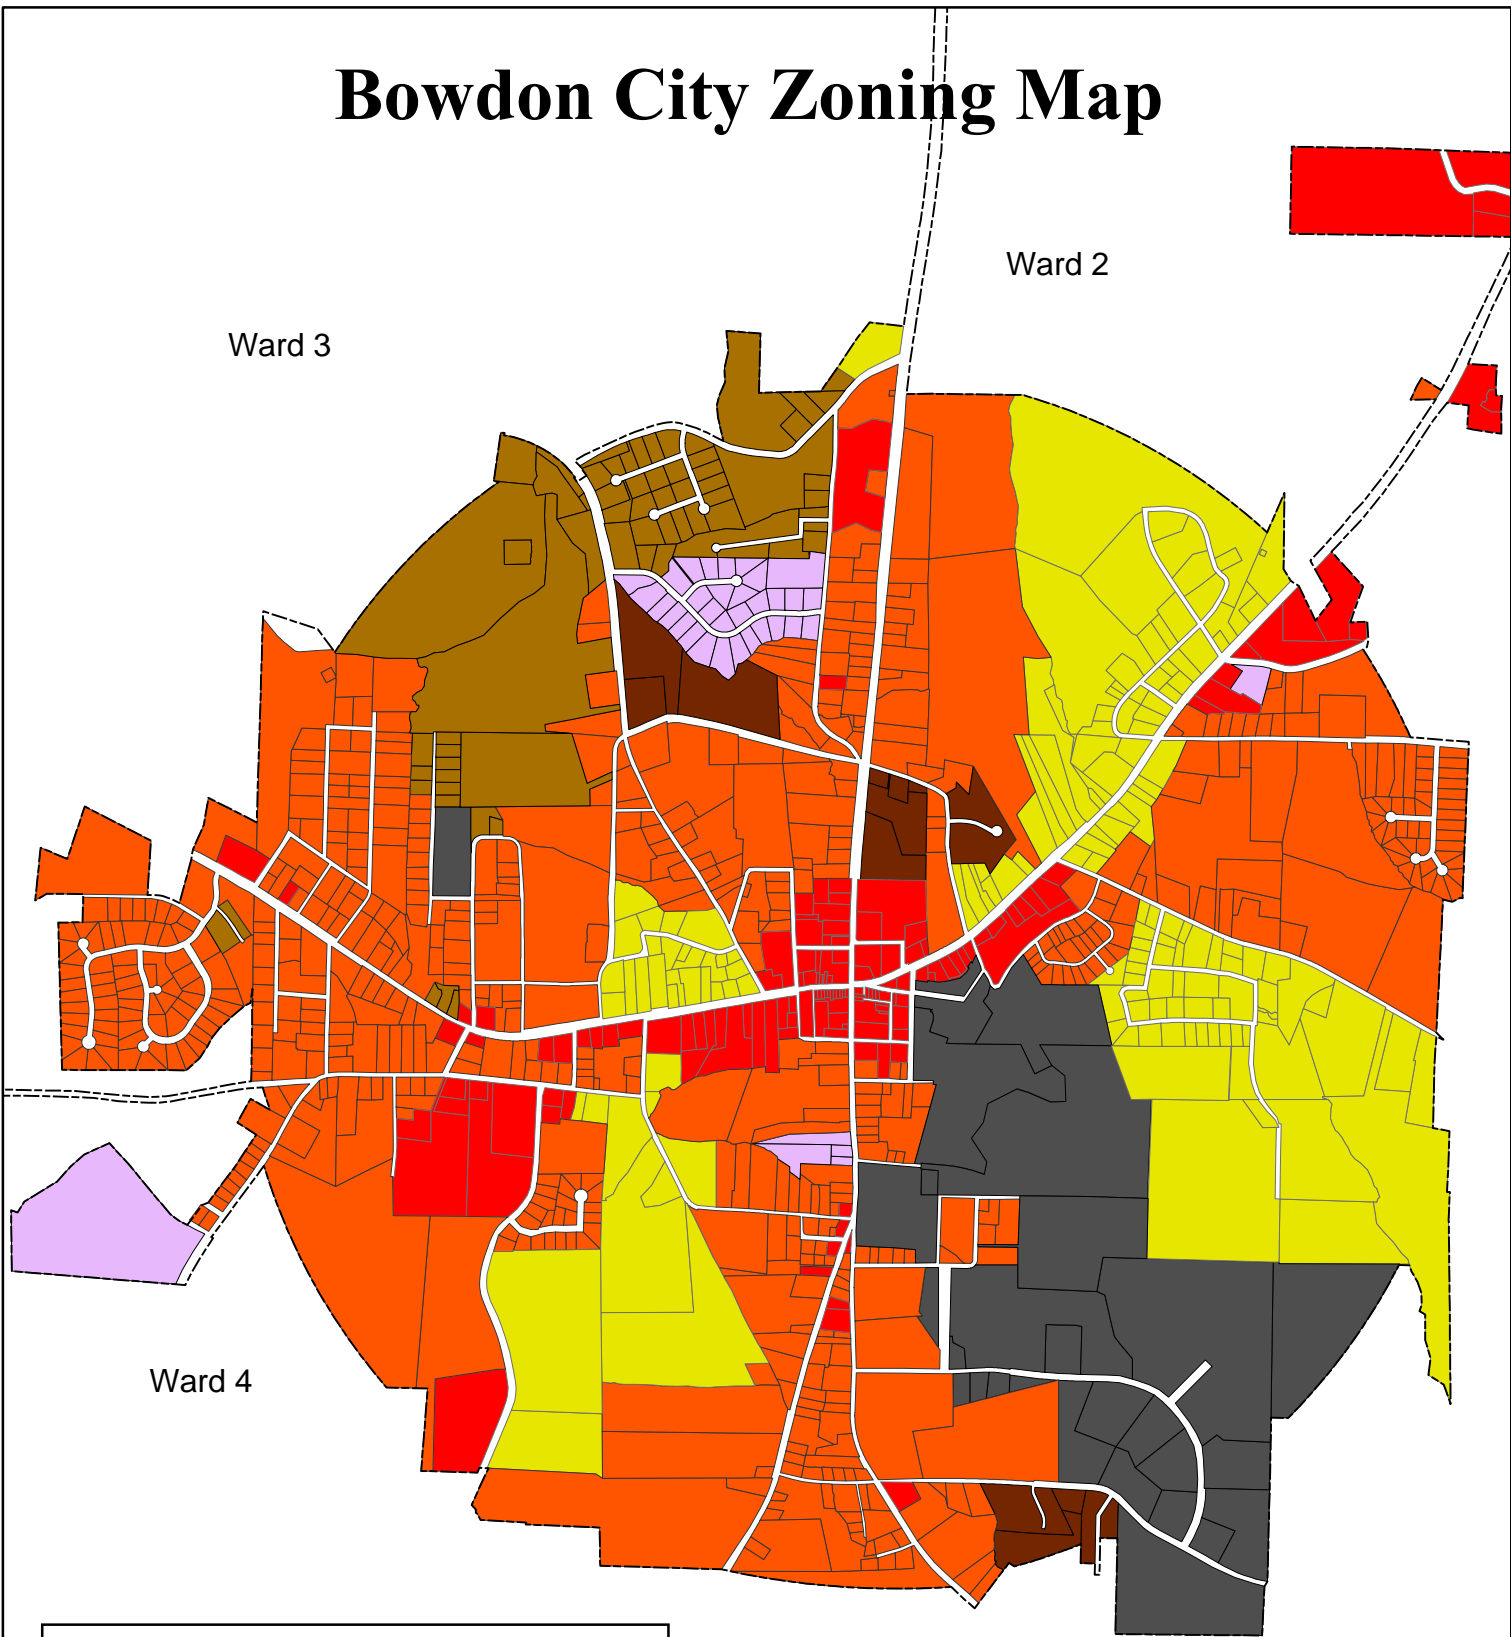

Bowdon City Zoning Map

Ward 3

Ward 2

Ward 4

Ward 1

Zoning		MHP		R3
		C		R1
		I		R2
				RESERVOIR
				R4

- Ward 1 - Jan Johnson
- Ward 2 - Jim Chaffin
- Ward 3 - Wes McEntyre
- Ward 4 - Marty Johnson

Developed by:
S. Michael Edwards
2013